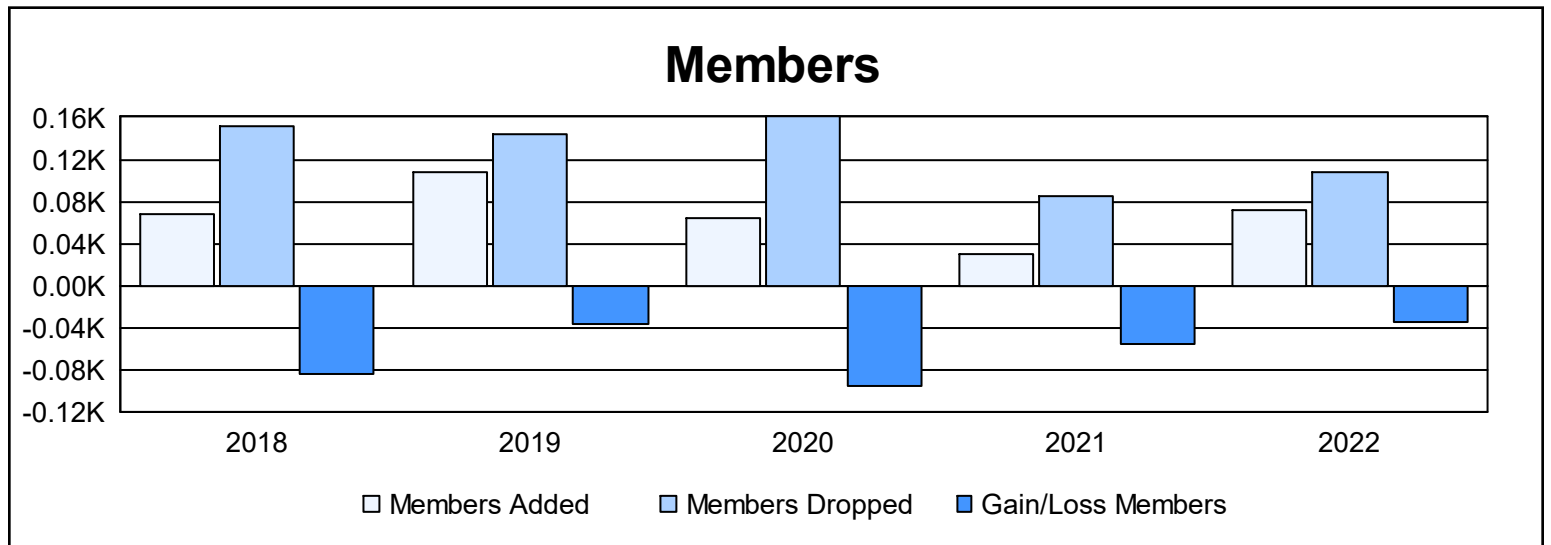

Year	New Clubs	Dropped Clubs	Gain/ Loss Clubs	New Members	Charter Members	Reinstate Members	Transfer Members	Total Member Added	Total Members Dropped	Gain/ Loss Members
2017-2018	0	0	0	60	0	1	6	67	151	-84
2018-2019	0	3	-3	92	8	3	4	107	143	-36
2019-2020	0	2	-2	55	1	4	4	64	160	-96
2020-2021	0	2	-2	26	0	2	1	29	85	-56
2021-2022	0	1	-1	68	0	3	1	72	107	-35
<b>Average</b>	<b>0</b>	<b>2</b>	<b>-2</b>	<b>60</b>	<b>2</b>	<b>3</b>	<b>3</b>	<b>68</b>	<b>129</b>	<b>-61</b>

### Membership Composition June 2022 Cumulative