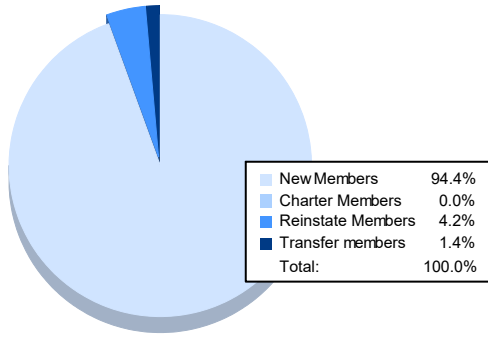

Year	New Clubs	Dropped Clubs	Gain/ Loss Clubs	New Members	Charter Members	Reinstate Members	Transfer Members	Total Member Added	Total Members Dropped	Gain/ Loss Members
2017-2018	0	0	0	60	0	1	6	67	151	-84
2018-2019	0	3	-3	92	8	3	4	107	143	-36
2019-2020	0	2	-2	55	1	4	4	64	160	-96
2020-2021	0	2	-2	26	0	2	1	29	85	-56
2021-2022	0	1	-1	68	0	3	1	72	107	-35
<b>Average</b>	<b>0</b>	<b>2</b>	<b>-2</b>	<b>60</b>	<b>2</b>	<b>3</b>	<b>3</b>	<b>68</b>	<b>129</b>	<b>-61</b>

### Membership Composition June 2022 Cumulative