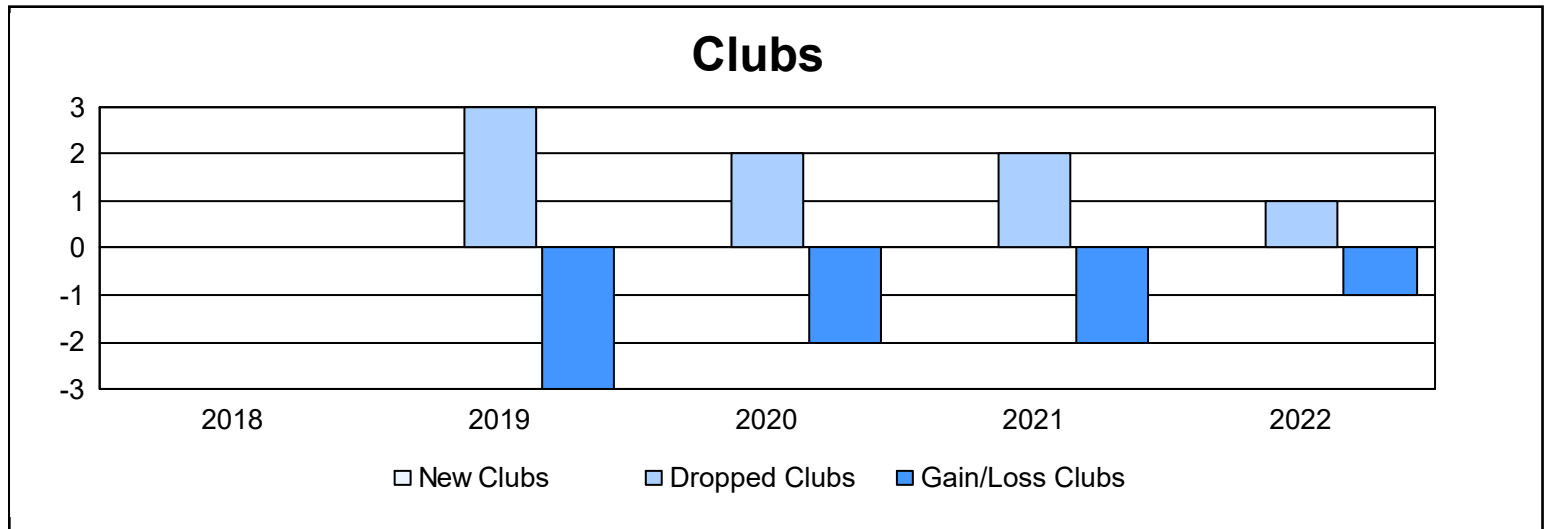

Year	New Clubs	Dropped Clubs	Gain/ Loss Clubs	New Members	Charter Members	Reinstate Members	Transfer Members	Total Member Added	Total Members Dropped	Gain/ Loss Members
2017-2018	0	0	0	60	0	1	6	67	151	-84
2018-2019	0	3	-3	92	8	3	4	107	143	-36
2019-2020	0	2	-2	55	1	4	4	64	160	-96
2020-2021	0	2	-2	26	0	2	1	29	85	-56
2021-2022	0	1	-1	68	0	3	1	72	107	-35
<b>Average</b>	<b>0</b>	<b>2</b>	<b>-2</b>	<b>60</b>	<b>2</b>	<b>3</b>	<b>3</b>	<b>68</b>	<b>129</b>	<b>-61</b>

### Membership Composition June 2022 Cumulative